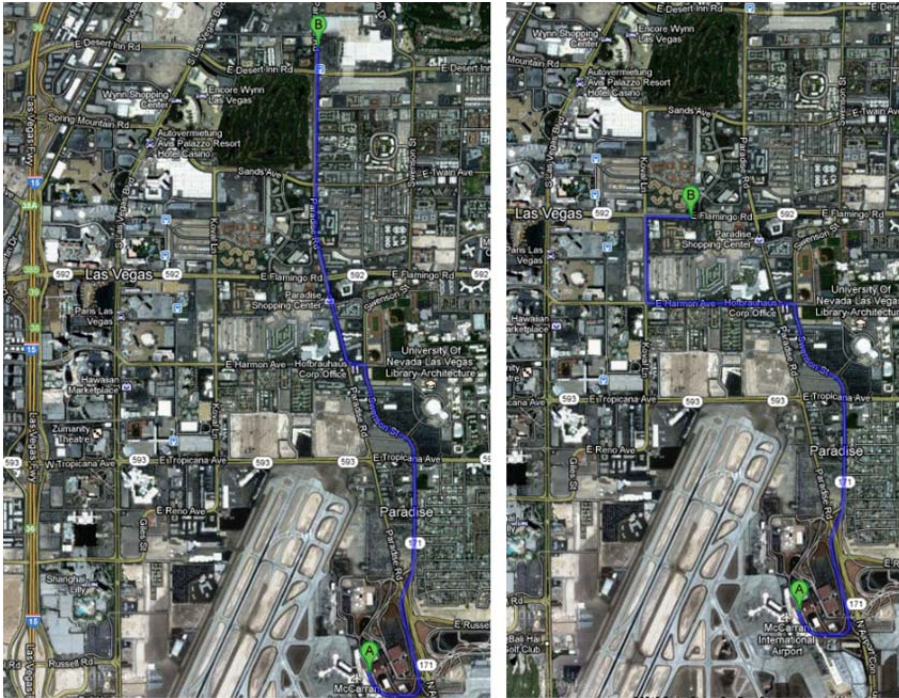

Las-Vegas: TUSCANY SUITES & CASINO HOTEL 255 East Flamingo Road, Las Vegas, NV, United States

Tel: +17029476053